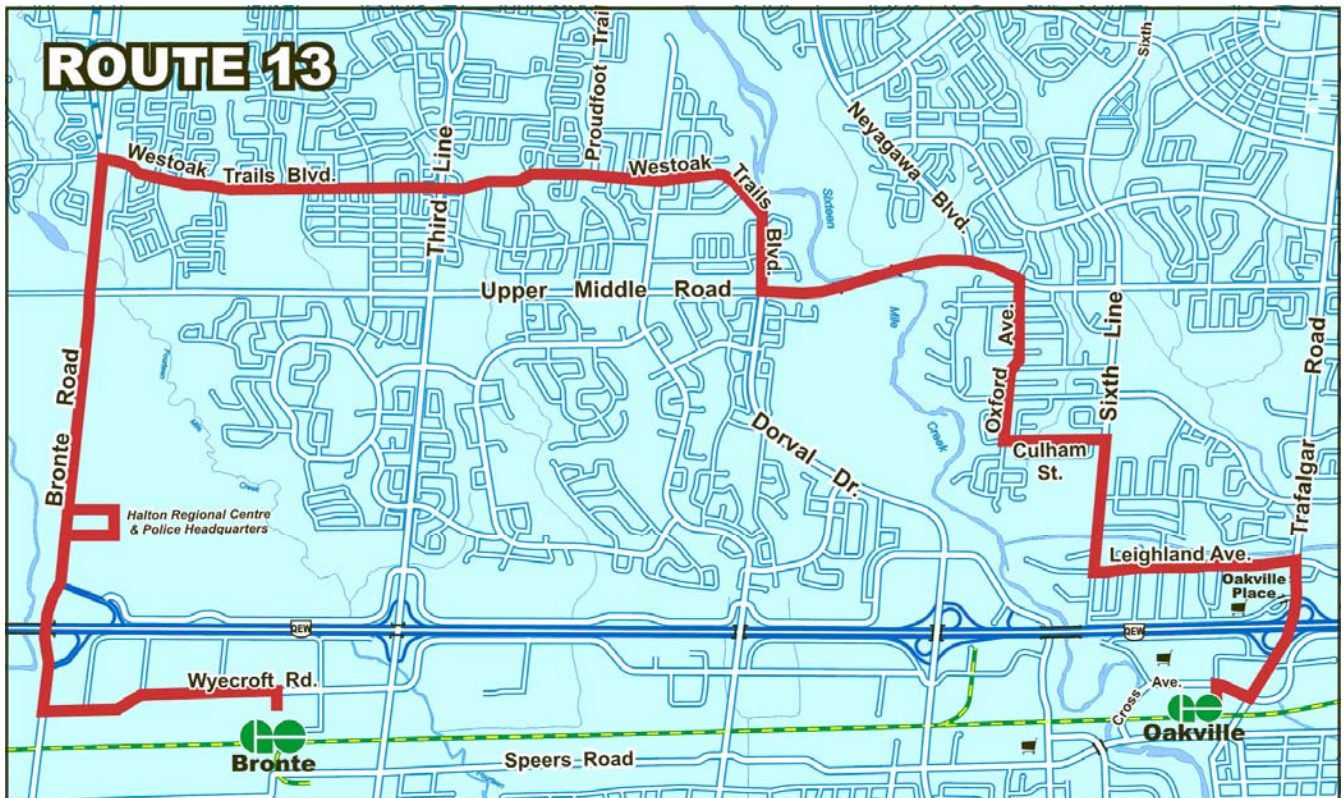

LNS leaves Oakville GO at 12:25am & 1:25am

Oakville Transit  
480 Wyecroft Road  
Oakville, Ontario, L6J 5A6

Phone: 905-815-2020  
(Monday to Friday, 8:30 a.m. to 4:30 p.m.)  
Website: [www.oakvilletransit.com](http://www.oakvilletransit.com)  
Email: [transit@oakville.ca](mailto:transit@oakville.ca)

# 13 WESTOAK TRAILS

*Route Map  
Effective July 4, 2010*

Oakville Transit  
480 Wyecroft Road  
Oakville, Ontario, L6J 5A6

Phone: 905-815-2020 (Monday to Friday, 8:30 a.m. to 4:30 p.m.)  
Website: [www.oakvilletransit.com](http://www.oakvilletransit.com)  
Email: [transit@oakville.ca](mailto:transit@oakville.ca)